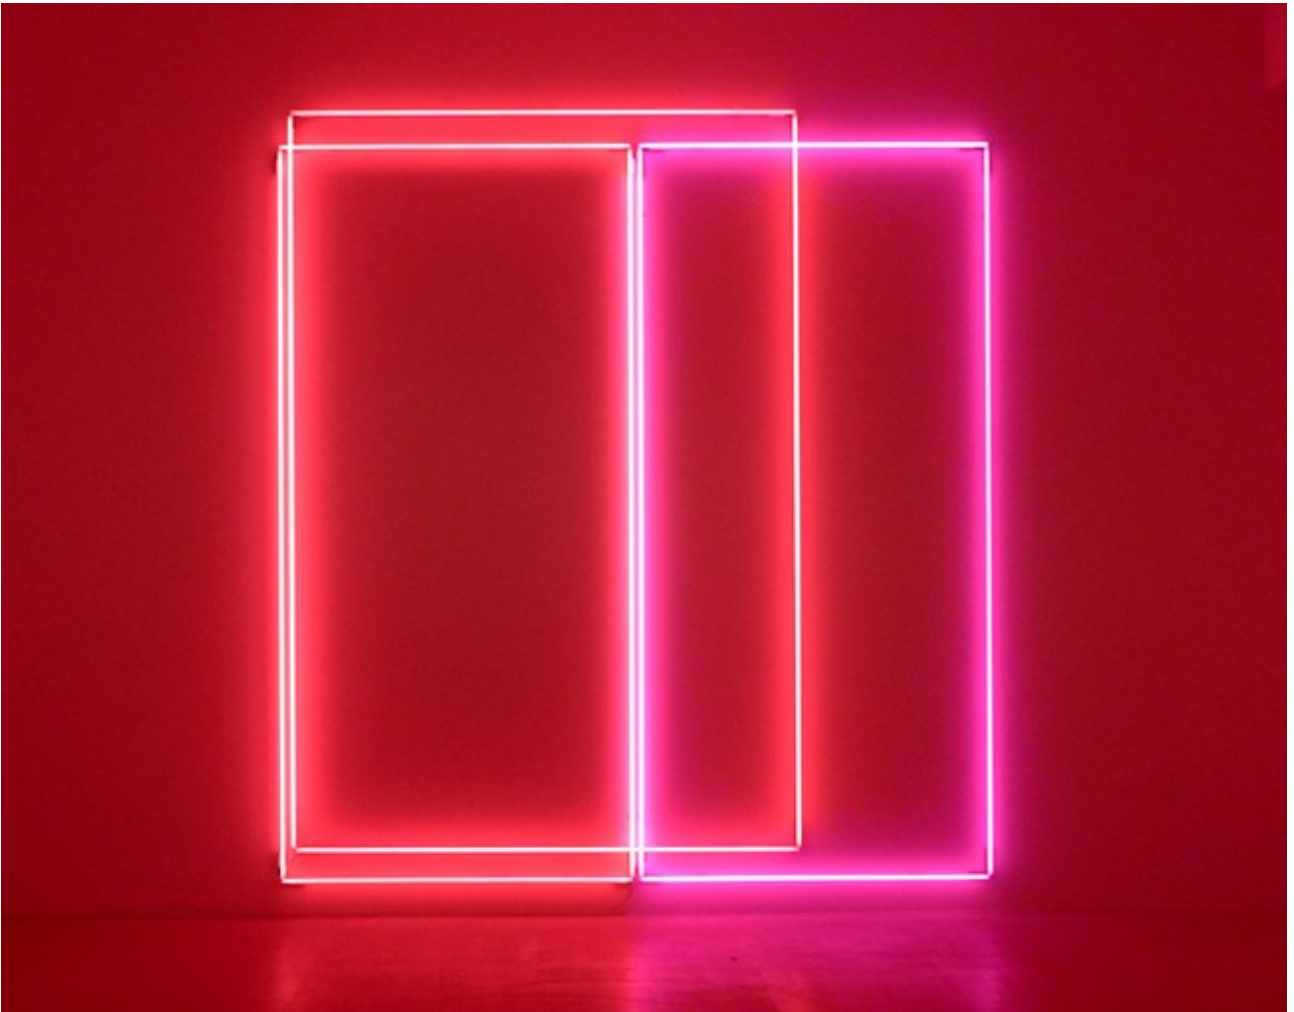

Geist No. 16 (XVI), 2012, Installation with Neon (3 Parts), Fluorescent Pink, H: 290 x 100 cm
View of installation Lori Hersberger *Instant Karma* at Laleh June Galerie Basel